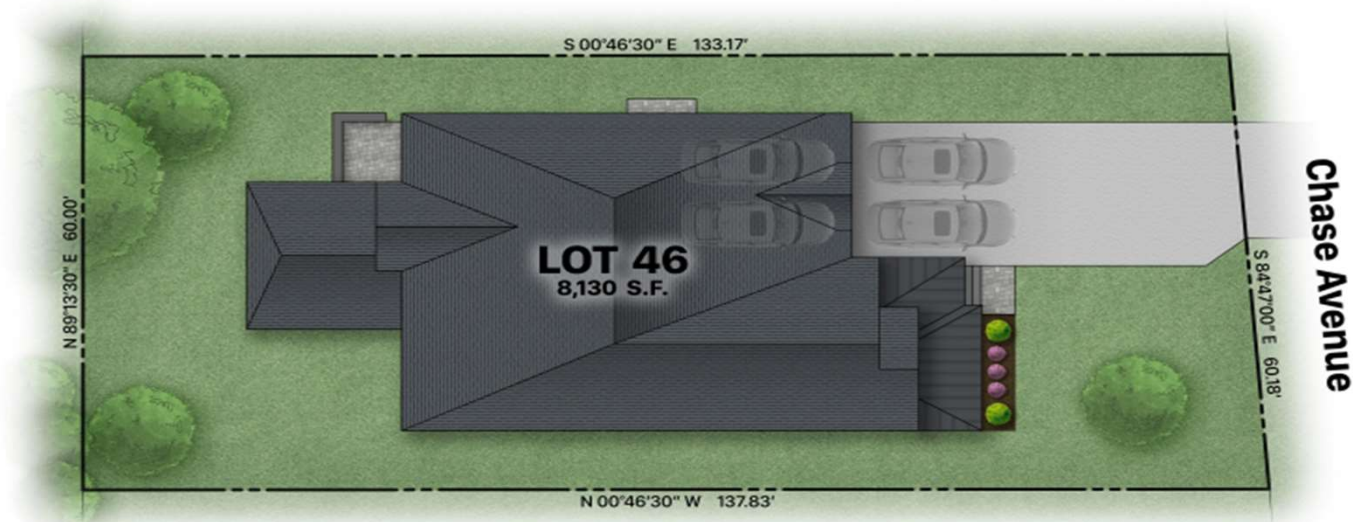

LOT ORIENTATION

Douglas Construction Group

4613 Chase Avenue, Bethesda, Maryland

For additional information contact:

Doug Monsein at 301-440-6947 or doug@dcghomes.com or
Jeremy Lichtenstein at 301-252-0389 or jlichtenstein9596@gmail.com.

Depictions are for illustrative purposes only and may include various features and options not part of the base plan.
Elevation, site plan rendering, and prices are subject to change without notice.

© Copyright 2024 Douglas Construction Group. All Rights Reserved.