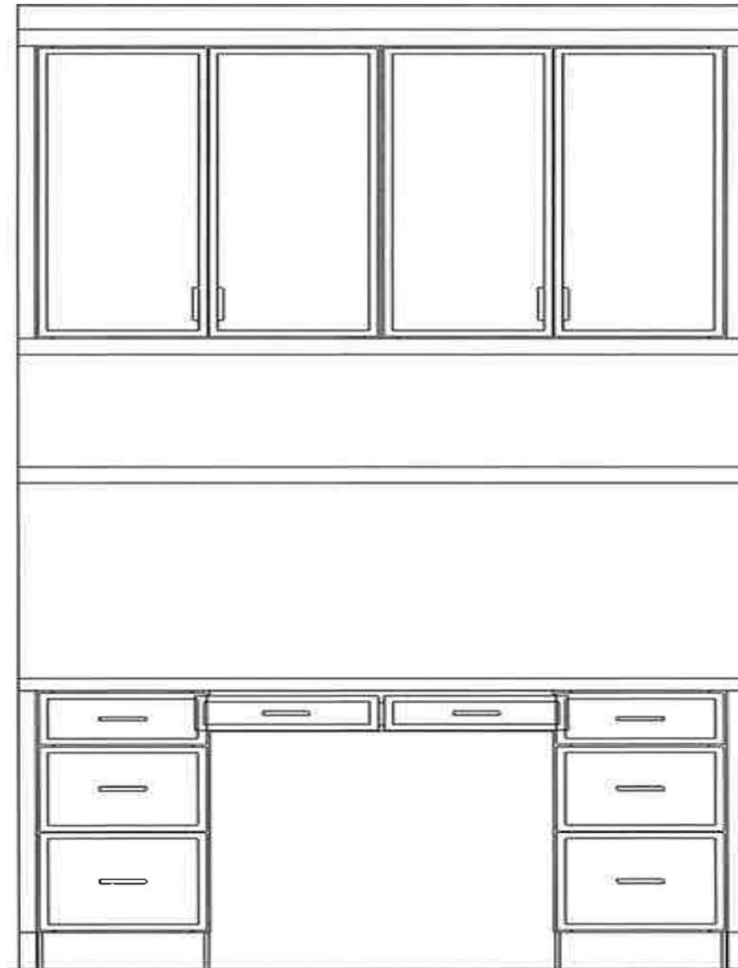

MUDROOM

Hooks-
Similar, TBD

Mudroom Floor in 12 x 24 Flint- Similar, TBD

Mudroom Built-in Concept: Paint
in Medium Gray

TECH
CENTER

Shelving and
Desktop in
Warm Wood Tone;
Cabinetry and
Drawers in White-
Final Details
TBD