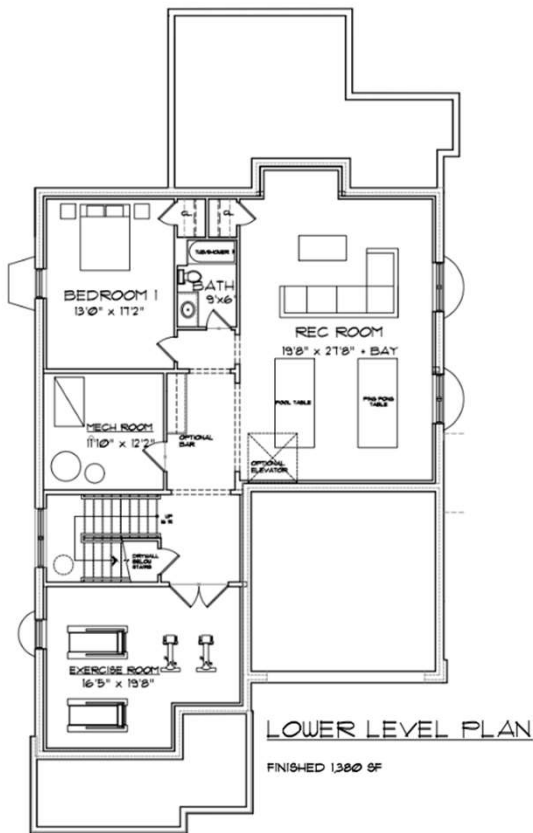

Depictions are for illustrative purposes only and may include various features and options not part of the base plan.
Elevation, site plan rendering, and prices are subject to change without notice.

© Copyright 2024 Douglas Construction Group. All Rights Reserved.

FLOOR PLAN

KITCHEN

Kohler Crue –Brass

Counter in Quartz - Similar

Backsplash in 3 x 12 White Tile - Similar

Oversized, Stainless Undermount Sink

Island Pendants

Cabinet Hardware in Brass – Similar