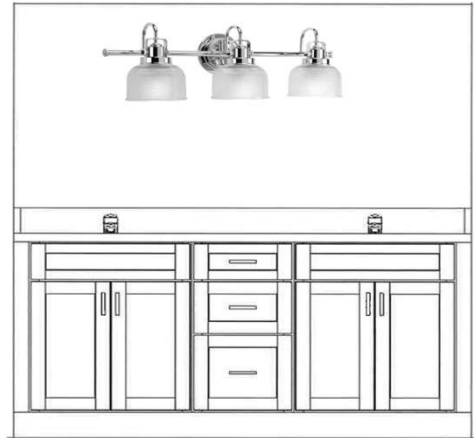

SHARED BATH

Double Vanity & Light Fixture