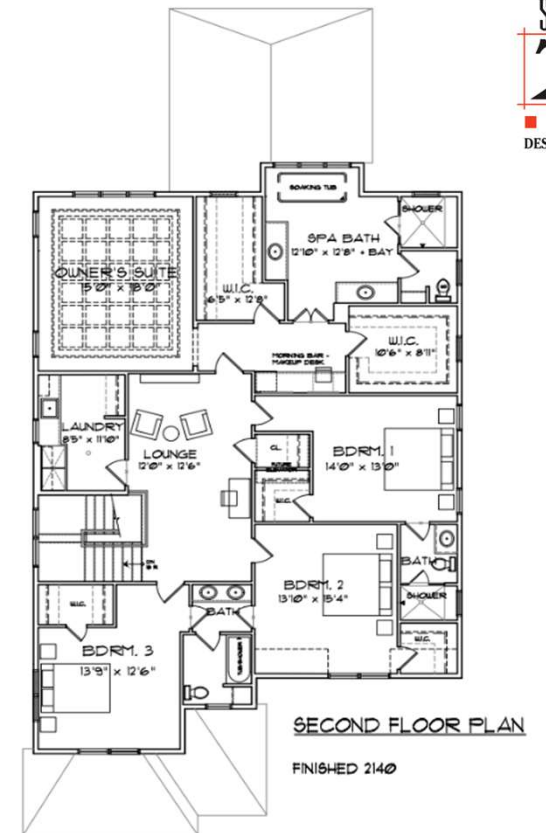

FLOOR PLAN

KITCHEN

Kohler Crue –Brass

Counter in Quartz - Similar

Backsplash in 3 x 12 White Tile - Similar

Oversized, Stainless Undermount Sink

Island Pendants

Cabinet Hardware in Brass – Similar