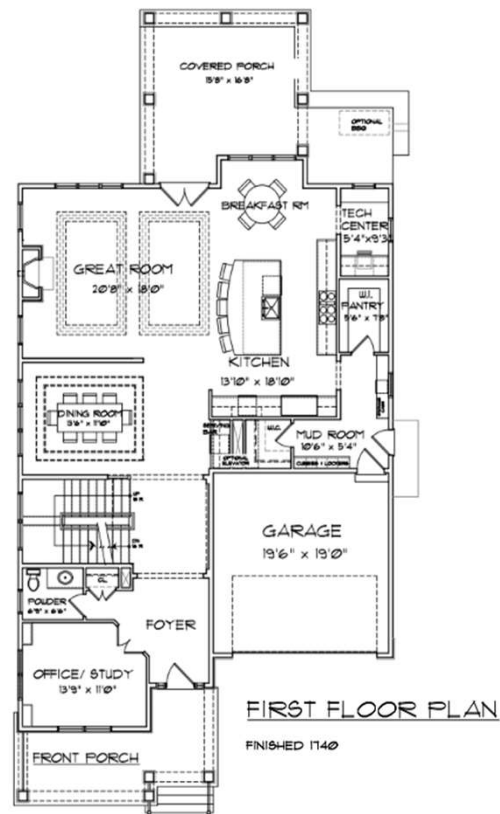

Depictions are for illustrative purposes only and may include various features and options not part of the base plan.
Elevation, site plan rendering, and prices are subject to change without notice.

© Copyright 2024 Douglas Construction Group. All Rights Reserved.

FLOOR PLAN

KITCHEN

Kohler Crue –Brass

Counter in Quartz - Similar

Backsplash in 3 x 12 White Tile - Similar

Oversized, Stainless Undermount Sink

Island Pendants

Cabinet Hardware in Brass – Similar