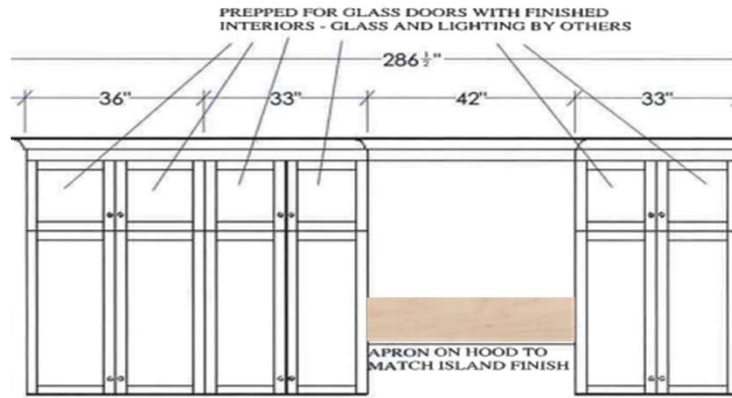

Custom Hood with Apron in Quartersawn White Oak, White-Washed